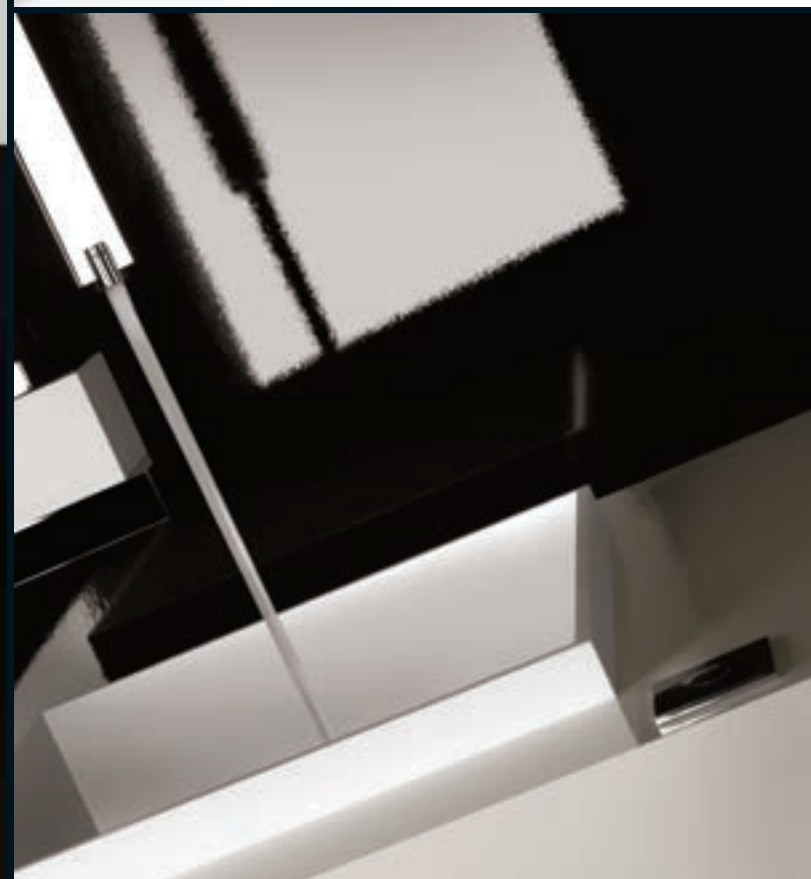

20399 20396 26200
BOCCA A PAVIMENTO BOCCA DA PARETE
/ FREESTANDING SPOUT / WALL-MOUNTED SPOUT

30601 30601
COMANDO REMOTO COMANDO REMOTO
ELETTRONICO PER ELETTRONICO PER
BOCCA DA BANCO BOCCA DA BANCO
/ ELECTRONIC / ELECTRONIC
SEPARATE CONTROL SEPARATE CONTROL
FOR COUNTER SPOUT FOR COUNTER SPOUT

30501 20813
RUBINETTO PORTA DISPENSER A
ELETTRONICO LAVABO MURO / WALL-MOUNTED
/ ELECTRONIC BASIN SOAP DISPENSER
MIXER HOLDER

20099 20114
BOCCA DA SOFFITTO BOCCA DA PARETE
/ CEILING-MOUNTED / WALL-MOUNTED
SPOUT SPOUT

30542
RUBINETTO
ELETTRONICO LAVABO
CON LED / ELECTRONIC
BASIN MIXER WITH LED

30531 23099
RUBINETTO BOCCA DA SOFFITTO
ELETTRONICO LAVABO / CEILING-MOUNTED
/ ELECTRONIC BASIN SPOUT
MIXER

30521 13300
RUBINETTO BOCCA DA PARETE
ELETTRONICO LAVABO / WALL-MOUNTED
/ ELECTRONIC BASIN SPOUT
MIXER