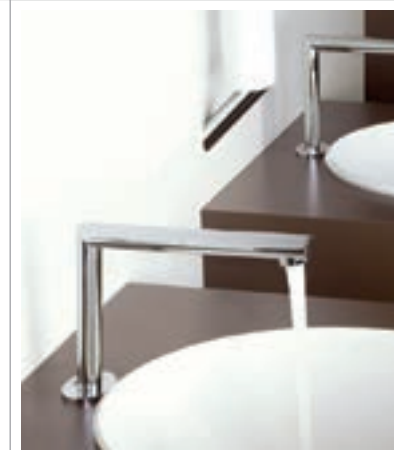

ElectroniciProductlist

281

Finishings: **031** Cromo - Chrome
149 Finox - Finox